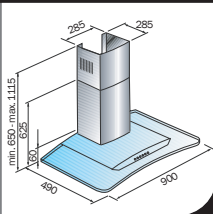

**RAP**

意大利設計及製造  
Designed & Made in Italy

- 闊：90 cm
- 優雅超薄機身
- 全輕觸式開關設計
- 4 種風速選擇
- 抽風量達 1,000 m<sup>3</sup>/h
- 鋁質過濾板，易拆易洗
- 設15分鐘延遲關機功能
- 原廠意大利製造

- Width: 90 cm
- Elegant Slim Design
- Touch-sensing Control Panel
- 4-Speed Extraction Force
- Extraction Capacity: 1,000 m<sup>3</sup>/h
- Aluminium Grease Filtering Panels
- 15-min Delayed Shut-off
- Designed & Made In Italy

**MIRAGE**

意大利設計及製造  
Designed & Made in Italy

- 闊：90 cm
- 高雅弧形玻璃罩設計
- 簡便時尚式按鍵
- 3 種風速選擇
- 抽風量達 800 m<sup>3</sup>/h
- 鋁質過濾板，易拆易洗
- 鹵素燈泡照明
- 原廠意大利製造

- Width: 90 cm
- Elegant Curvy Glass Panel Design
- Convenient Push Buttons
- 3-Speed Extraction Force
- Extraction Capacity: 800 m<sup>3</sup>/h
- Aluminium Grease Filtering Panels
- Halogen Lighting
- Designed & Made In Italy