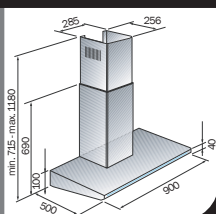

## 煙導式 *Chimney Type*

**LUCE**

意大利設計及製造  
Designed & Made in Italy

- 闊：90 cm
  - 時尚超薄機身
  - 輕觸式LED指示燈按鍵
  - 4種風速選擇
  - 抽風量達 1,000 m<sup>3</sup>/h
  - 鋁質過濾板，易拆易洗
  - 設15分鐘延遲關機功能
  - 原廠意大利製造
- Width: 90 cm
  - Contemporary Slim Design
  - LED Soft Touch Buttons
  - 4-Speed Extraction Force
  - Extraction Capacity: 1,000 m<sup>3</sup>/h
  - Aluminium Grease Filtering Panels
  - 15-min Delayed Shut-off
  - Designed & Made In Italy

**PENTA**

意大利設計及製造  
Designed & Made in Italy

- 闊：90 cm
  - 機身線條優雅
  - 時尚式按鍵，方便操作
  - 4種風速選擇
  - 抽風量達 1,000 m<sup>3</sup>/h
  - 鋁質過濾板，易拆易洗
  - 設15分鐘延遲關機功能
  - 原廠意大利製造
- Width: 90 cm
  - Elegant Design
  - Electronic Soft Touch Buttons
  - 4-Speed Extraction Force
  - Extraction Capacity: 1,000 m<sup>3</sup>/h
  - Aluminium Grease Filtering Panels
  - 15-min Delayed Shut-off
  - Designed & Made In Italy