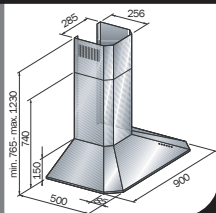

## 煙導式 *Chimney Type*

**LUCE**

意大利設計及製造  
Designed & Made in Italy

- 闊：90 cm
  - 時尚超薄機身
  - 輕觸式LED指示燈按鍵
  - 4種風速選擇
  - 抽風量達 1,000 m<sup>3</sup>/h
  - 鋁質過濾板，易拆易洗
  - 設15分鐘延遲關機功能
  - 原廠意大利製造
- Width: 90 cm
  - Contemporary Slim Design
  - LED Soft Touch Buttons
  - 4-Speed Extraction Force
  - Extraction Capacity: 1,000 m<sup>3</sup>/h
  - Aluminium Grease Filtering Panels
  - 15-min Delayed Shut-off
  - Designed & Made In Italy

**PENTA**

意大利設計及製造  
Designed & Made in Italy

- 闊：90 cm
  - 機身線條優雅
  - 時尚式按鍵，方便操作
  - 4種風速選擇
  - 抽風量達 1,000 m<sup>3</sup>/h
  - 鋁質過濾板，易拆易洗
  - 設15分鐘延遲關機功能
  - 原廠意大利製造
- Width: 90 cm
  - Elegant Design
  - Electronic Soft Touch Buttons
  - 4-Speed Extraction Force
  - Extraction Capacity: 1,000 m<sup>3</sup>/h
  - Aluminium Grease Filtering Panels
  - 15-min Delayed Shut-off
  - Designed & Made In Italy