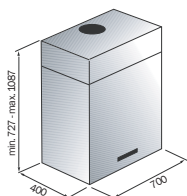

### ISOLA CUBO

意大利設計及製造  
Designed & Made in Italy

- 闊：70 cm
  - 前衛吊掛式設計
  - 全輕觸式指示燈按鍵
  - 4 種風速選擇
  - 抽風量達 1,000 m<sup>3</sup>/h
  - 鋁質過濾板，易拆易洗
  - 設15分鐘延遲關機功能
  - 原廠意大利製造
- Width: 70 cm
  - Cutting-edge Design
  - Touch-sensing Control Panel
  - 4-Speed Extraction Force
  - Extraction Capacity: 1000 m<sup>3</sup>/h
  - Aluminium Grease Filtering Panels
  - 15-min Delayed Shut-off
  - Designed & Made In Italy

### ISOLA CILINDRO

意大利設計及製造  
Designed & Made in Italy

- 闊 (直徑)：40 cm
  - 前衛吊掛式設計
  - 輕觸式LED指示燈按鍵
  - 4 種風速選擇
  - 抽風量達 1,000 m<sup>3</sup>/h
  - 鋁質過濾板，易拆易洗
  - 設15分鐘延遲關機功能
  - 原廠意大利製造
- Width (Diameter): 40 cm
  - Cutting-edge Design
  - LED Soft Touch Control
  - 4-Speed Extraction Force
  - Extraction Capacity: 1000 m<sup>3</sup>/h
  - Aluminium Grease Filtering Panels
  - 15-min Delayed Shut-off
  - Designed & Made In Italy