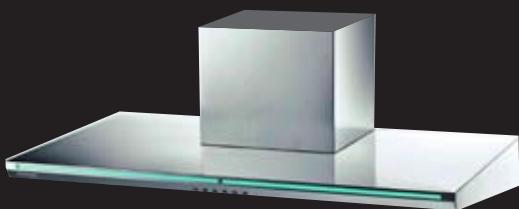

Designer Series

煙導式 *Chimney Type*