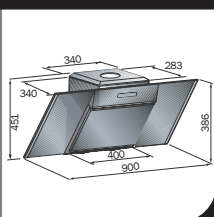

## 掛牆式 *Wall-Mount Type*

**MIX**

意大利設計及製造  
Designed & Made in Italy

- 闊：90 cm
  - 創新傾側式超薄機身
  - 全輕觸式開關設計
  - 4 種風速選擇
  - 抽風量達 1,000 m<sup>3</sup>/h
  - 鋁質過濾板，易拆易洗
  - 設15分鐘延遲關機功能
  - 原廠意大利製造
- Width: 90 cm
  - Innovative Inclined Slim Design
  - Touch-sensing Control Panel
  - 4-Speed Extraction Force
  - Extraction Capacity: 1,000 m<sup>3</sup>/h
  - Aluminium Grease Filtering Panels
  - 15-min Delayed Shut-off
  - Designed & Made In Italy