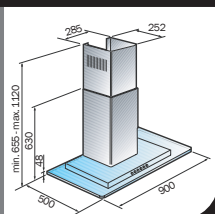

# 煙導式 Chimney Type

**BOX**

意大利設計及製造  
Designed & Made in Italy

- 闊：90 cm
  - 亮麗玻璃罩設計
  - 簡便時尚式按鍵
  - 3 種風速選擇
  - 抽風量達 800 m<sup>3</sup>/h
  - 鋁質過濾板，易拆易洗
  - 鹵素燈泡照明
  - 原廠意大利製造
- Width: 90 cm
  - Contemporary Glass Panel Design
  - Convenient Push Buttons
  - 3-Speed Extraction Force
  - Extraction Capacity: 800 m<sup>3</sup>/h
  - Aluminium Grease Filtering Panels
  - Halogen Lighting
  - Designed & Made In Italy