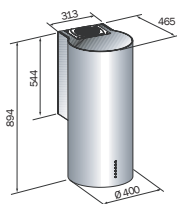

### INCANTO

意大利設計及製造  
Designed & Made in Italy

- 闊：90 cm
  - 創新傾側式超薄機身
  - 全輕觸式開關設計
  - 4 種風速選擇
  - 抽風量達 1,000 m<sup>3</sup>/h
  - 鋁質過濾板，易拆易洗
  - 設15分鐘延遲關機功能
  - 原廠意大利製造
- Width: 90 cm
  - Innovative Inclined Slim Design
  - Touch-sensing Control Panel
  - 4-Speed Extraction Force
  - Extraction Capacity: 1,000 m<sup>3</sup>/h
  - Aluminium Grease Filtering Panels
  - 15-min Delayed Shut-off
  - Designed & Made In Italy

### CILINDRO

意大利設計及製造  
Designed & Made in Italy

- 闊 (直徑)：40 cm
  - 前衛垂直機身
  - 輕觸式LED指示燈按鈕
  - 4 種風速選擇
  - 抽風量達 1,000 m<sup>3</sup>/h
  - 鋁質過濾板，易拆易洗
  - 設15分鐘延遲關機功能
  - 原廠意大利製造
- Width (Diameter): 40 cm
  - Cutting-edge Design
  - LED Soft Touch Buttons
  - 4 Speeds Extraction Force
  - Extraction Capacity: 1,000 m<sup>3</sup>/h
  - Aluminium Grease Filtering Panels
  - 15-min Delayed Shut-off
  - Designed & Made In Italy