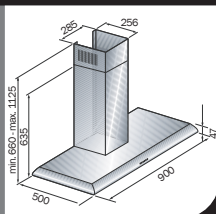

### SWING

意大利設計及製造  
Designed & Made in Italy

- 闊：90 cm
  - 時尚超薄機身
  - 全輕觸式開關設計
  - 4種風速選擇
  - 抽風量達 1,000 m<sup>3</sup>/h
  - 鋁質過濾板，易拆易洗
  - 設15分鐘延遲關機功能
  - 原廠意大利製造
- Width: 90 cm
  - Innovative Slim Design
  - Touch-sensing Control Panel
  - 4-Speed Extraction Force
  - Extraction Capacity: 1,000 m<sup>3</sup>/h
  - Aluminium Grease Filtering Panels
  - 15-min Delayed Shut-off
  - Designed & Made In Italy

### PROFILO

意大利設計及製造  
Designed & Made in Italy

- 闊：90 cm
  - 時尚超薄機身
  - 輕觸式LED指示燈按鍵
  - 4種風速選擇
  - 抽風量達 1,000 m<sup>3</sup>/h
  - 鋁質過濾板，易拆易洗
  - 設15分鐘延遲關機功能
  - 原廠意大利製造
- Width: 90 cm
  - Innovative Slim Design
  - LED Soft Touch Buttons
  - 4-Speed Extraction Force
  - Extraction Capacity: 1,000 m<sup>3</sup>/h
  - Aluminium Grease Filtering Panels
  - 15-min Delayed Shut-off
  - Designed & Made In Italy