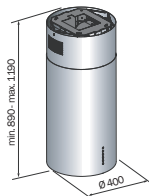

### ISOLA CUBO

意大利設計及製造  
Designed & Made in Italy

- 闊：70 cm
  - 前衛吊掛式設計
  - 全輕觸式指示燈按鍵
  - 4 種風速選擇
  - 抽風量達 1,000 m<sup>3</sup>/h
  - 鋁質過濾板，易拆易洗
  - 設15分鐘延遲關機功能
  - 原廠意大利製造
- Width: 70 cm
  - Cutting-edge Design
  - Touch-sensing Control Panel
  - 4-Speed Extraction Force
  - Extraction Capacity: 1000 m<sup>3</sup>/h
  - Aluminium Grease Filtering Panels
  - 15-min Delayed Shut-off
  - Designed & Made In Italy

### ISOLA CILINDRO

意大利設計及製造  
Designed & Made in Italy

- 闊 (直徑)：40 cm
  - 前衛吊掛式設計
  - 輕觸式LED指示燈按鍵
  - 4 種風速選擇
  - 抽風量達 1,000 m<sup>3</sup>/h
  - 鋁質過濾板，易拆易洗
  - 設15分鐘延遲關機功能
  - 原廠意大利製造
- Width (Diameter): 40 cm
  - Cutting-edge Design
  - LED Soft Touch Control
  - 4-Speed Extraction Force
  - Extraction Capacity: 1000 m<sup>3</sup>/h
  - Aluminium Grease Filtering Panels
  - 15-min Delayed Shut-off
  - Designed & Made In Italy