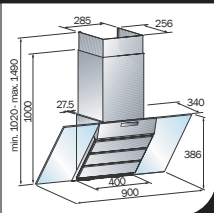

H12

意大利設計及製造
Designed & Made in Italy

1. 闊：90 cm
   - 配備玻璃罩，時尚優雅
   - 全輕觸式開關設計
   - 4 種風速選擇
   - 抽風量達 1,000 m³/h
   - 鋁質過濾板，易拆易洗
   - 設15分鐘延遲關機功能
   - 原廠意大利製造
2. Width: 90 cm
   - Contemporary Glass Panel Design
   - Touch-sensing Control Panel
   - 4-Speed Extraction Force
   - Extraction Capacity: 1,000 m³/h
   - Aluminium Grease Filtering Panels
   - 15-min Delayed Shut-off
   - Designed & Made In Italy