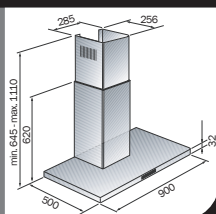

### SWING

意大利設計及製造  
Designed & Made in Italy

- 闊：90 cm
  - 時尚超薄機身
  - 全輕觸式開關設計
  - 4種風速選擇
  - 抽風量達 1,000 m<sup>3</sup>/h
  - 鋁質過濾板，易拆易洗
  - 設15分鐘延遲關機功能
  - 原廠意大利製造
- Width: 90 cm
  - Innovative Slim Design
  - Touch-sensing Control Panel
  - 4-Speed Extraction Force
  - Extraction Capacity: 1,000 m<sup>3</sup>/h
  - Aluminium Grease Filtering Panels
  - 15-min Delayed Shut-off
  - Designed & Made In Italy

### PROFILO

意大利設計及製造  
Designed & Made in Italy

- 闊：90 cm
  - 時尚超薄機身
  - 輕觸式LED指示燈按鍵
  - 4種風速選擇
  - 抽風量達 1,000 m<sup>3</sup>/h
  - 鋁質過濾板，易拆易洗
  - 設15分鐘延遲關機功能
  - 原廠意大利製造
- Width: 90 cm
  - Innovative Slim Design
  - LED Soft Touch Buttons
  - 4-Speed Extraction Force
  - Extraction Capacity: 1,000 m<sup>3</sup>/h
  - Aluminium Grease Filtering Panels
  - 15-min Delayed Shut-off
  - Designed & Made In Italy