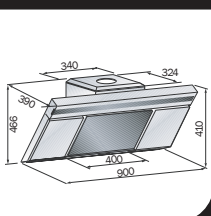

## 掛牆式 *Wall-Mount Type*

### INCANTO

意大利設計及製造  
Designed & Made in Italy

- 闊：90 cm
  - 創新傾側式超薄機身
  - 全輕觸式開關設計
  - 4 種風速選擇
  - 抽風量達 1,000 m<sup>3</sup>/h
  - 鋁質過濾板，易拆易洗
  - 設15分鐘延遲關機功能
  - 原廠意大利製造
- Width: 90 cm
  - Innovative Inclined Slim Design
  - Touch-sensing Control Panel
  - 4-Speed Extraction Force
  - Extraction Capacity: 1,000 m<sup>3</sup>/h
  - Aluminium Grease Filtering Panels
  - 15-min Delayed Shut-off
  - Designed & Made In Italy