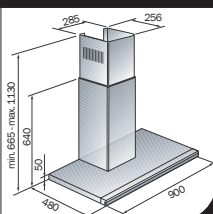

RAP

意大利設計及製造
Designed & Made in Italy

- 闊：90 cm
- 優雅超薄機身
- 全輕觸式開關設計
- 4 種風速選擇
- 抽風量達 1,000 m³/h
- 鋁質過濾板，易拆易洗
- 設15分鐘延遲關機功能
- 原廠意大利製造

- Width: 90 cm
- Elegant Slim Design
- Touch-sensing Control Panel
- 4-Speed Extraction Force
- Extraction Capacity: 1,000 m³/h
- Aluminium Grease Filtering Panels
- 15-min Delayed Shut-off
- Designed & Made In Italy