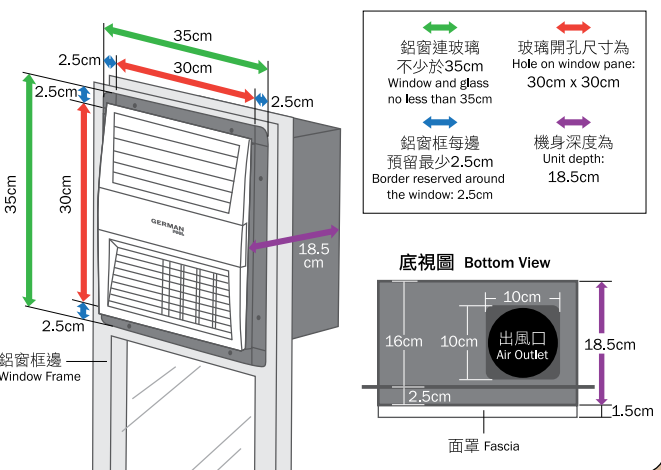

HTB-816

產品比較 Product Comparison

		GERMAN POST 德國窩			其他牌子 浴室暖風機 Other brands		
		多功能浴室乾衣暖風機 Multi-Purpose Bathroom Heaters					
		HTB-916 					
安裝方式 Installation	✓ 三種靈活安裝方式 3 Flexible installation options ✓ 至窄機身，適合窄窗安裝 Narrow body to fit smaller windows			× 體積較大，一般不適合窗口及掛牆安裝 Large in size, and not suitable for window or wall-mount installation			
	窗口式 Window	天花式 Ceiling	掛牆式 Wall Mount	窗口式 Window	天花式 Ceiling	掛牆式 Wall Mount	
		✓	✓	✓	×	✓	×
空間利用 Space Saving	✓ 體積纖巧，適合各種浴室結構和設計 Petite design, suitable for all bathrooms			× 體積較闊較厚，可能需做假天花，成本高昂亦減少可用空間 Might require suspended ceiling, limiting installation points with increase in cost			
功用 Functions	✓ 暖風、吹風、換氣功能，有效烘乾衣物* Heat, Fan, Ventilation mode that can dry laundry* ✓ 負離子淨化功能 Anion technology to make the air much fresher and cleaner			× 部分只支援「暖風」及「乾衣」 Only come with Heat and Dry function × 無負離子淨化功能 No Anion function			
效能 Efficiency	✓ 機身纖巧，強效升溫，瞬間令浴室變暖及乾爽 Heats up quickly to keep the bathroom warm and dry			× 機身累贅，但功率不足，升溫較慢而效率低 Low in power, with slow temperature increase and low efficiency			
安全保護 Safety Protection	✓ 過熱自動斷電保護 Overheat Protection			× 部分未設安全保護裝置 Most not equipped with safety protection			
總結 Conclusion	✓ 三種靈活安裝方式 3 Flexible installation options ✓ 體積纖巧，充分利用浴室空間 Petite design offers flexibility in installation ✓ 性價比高 High price-performance ratio			× 體積較大，安裝不便，浪費空間 Difficult to install and a waste of space × 性價比較低 Low price-performance ratio