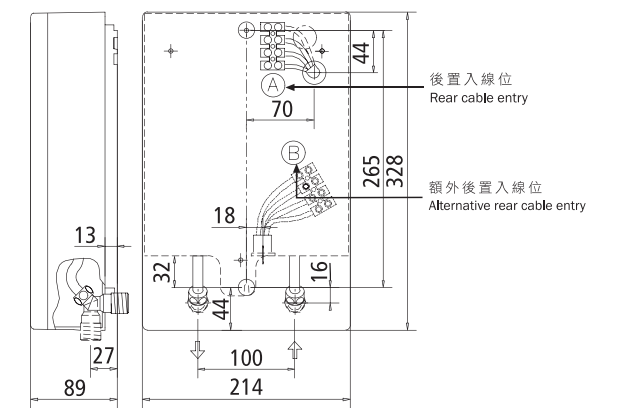

安裝圖 Installation Diagram

規格 Specifications

型號 Model	CRX9
電源 Power Supply	單相 Single-Phase
電壓 Voltage / 功率 Power	220 V / 8.0 kW
電流 Electrical Current	36.4 A
可選擇溫度範圍 Temperature Adjustment Range	35°C - 55°C
最高溫度升高值 (4 L/min) Max. temperature increase at 4 L/min	32°C*
最高溫度升高值 (6 L/min) Max. temperature increase at 6 L/min	21°C*
最高溫度升高值 (8 L/min) Max. temperature increase at 8 L/min	16°C*
尺寸 Dimensions	(H) 330 (W) 210 (D) 90 mm
淨重 Net Weight	2.2 kg
VDE防水安全認證 VDE Approval	IP 25
VDE防護級別 VDE Protection Class	Class 1
安全認證 / 國際標準 Certification / Standard	CCC CE EMV D'E
保養年期 Warranty Term	1 Year

規格 Specifications

型號 Model	CRH9
電源 Power Supply	單相 Single-Phase
電壓 Voltage / 功率 Power	220 V / 8.0 kW
電流 Electrical Current	36.4 A
最高溫度升高值 (4 L/min) Max. temperature increase at 4 L/min	32°C*
最高溫度升高值 (6 L/min) Max. temperature increase at 6 L/min	21°C*
尺寸 Dimensions	(H) 330 (W) 210 (D) 90 mm
淨重 Net Weight	2.1 kg
VDE防水安全認證 VDE Approval	IP 25
VDE防護級別 VDE Protection Class	Class 1
安全認證 / 國際標準 Certification / Standard	CCC CE EMV D'E
保養年期 Warranty Term	1 Year

* 產品規格及設計如有變更，恕不另行通知。Specifications are subject to change without prior notice.