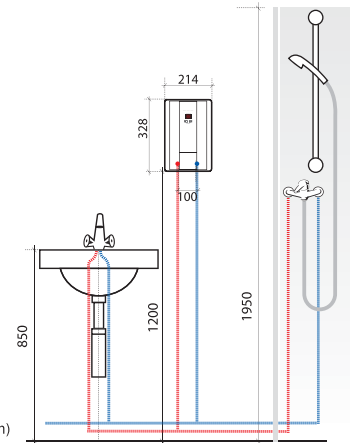

* 產品規格及設計如有變更，恕不另行通知。Specifications are subject to change without prior notice.

GERMAN
POOL

德國寶

使用範圍 Application

CRX9及CRH9即熱式電熱水器可供應一個或多個出水位，適用於淋浴、浴盆、廚房銚盆及洗手盆等。

CRX9 & CRH9 Instantaneous Water Heaters can be connected to single or multiple outlet(s). They are ideal for shower, bath tub, wash basin and kitchen sink applications.

單相電源 Single-Phase Electric Power

市面一般即熱式電熱水器均要求三相電源，大廈單位若只供應單相電源，住戶通常會因為難以選購合適的即熱式電熱水器而選擇儲水式熱水器。

本港住宅較多採用單相電源，想享用到即熱式電熱水器節能快捷的好處，單相供電的德國寶CRX9及CRH9即熱式電熱水器便是你的不二之選。

Most instantaneous water heaters require 3-phase power. When your flat is designed with 1-phase power, you will have no choice but to opt for a storage type water heater instead of an instantaneous type.

安裝示範圖 Installation Example

安裝示範圖(兩個出水位)

Example of installation with two-tap connection

全線即熱式系列 Instantaneous Series

總代理：德國寶(香港)有限公司
GERMAN POOL (HONG KONG) LIMITED

總代理 / 廚櫃及電器陳列中心
Sole Agent & Showroom

九龍土瓜灣馬頭角道116號
新寶工商中心高層地下2-4號室
Room 2-4, Upper G/F, Newport Centre,
116 Ma Tau Kok Road, Tokwawan, Kln.
電器 Home Appliances : T. 2773 2888
廚櫃 Kitchen Cabinetry : T. 2773 2828
電郵 E-mail : info@germanpool.com