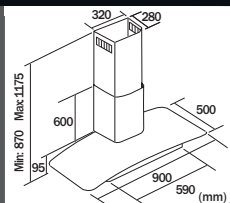

Chimney type

煙導式

GPR-C900/GS

- 三段風速選擇
- 排風量達 1,020 m³/hr
- 超密度全不銹鋼外殼
- 弧形強化玻璃罩設計
- 輕按式簡易按鈕設計
- 裝飾煙肉可調節高度
- 歐洲設計及製造
- 摩打保用 1 年

- 4-speed extraction force
- Exhaust volume up to 1,020 m³/hr
- Polished stainless steel body
- Elegant curvy glass panel design
- Soft-touch push buttons for ease of use
- Adjustable decorative chimney extension
- Designed and made in Europe
- 1-year warranty on motor