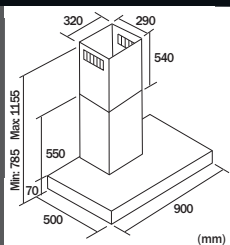

Chimney type

煙導式

GPR-SY900DT4S

- 四段風速選擇
- 排風量達 1,100 m³/hr
- 獨特無指模不銹鋼外殼
- 15分鐘預設自動關機功能
- 時間顯示及響鬧功能
- 特設隔音棉，運作寧靜
- 輕按式按鈕配合電子藍光顯示屏
- 歐洲設計及製造
- 摩打保用 1 年

- 4-speed extraction force
- Exhaust volume up to 1,100 m³/hr
- Fingerprint-proof stainless steel body
- 15-min delayed shut down
- Time display and alarm clock function
- Quiet operation with noise-reducing filter
- Soft-touch push buttons with electronic display
- Designed and made in Europe
- 1-year warranty on motor