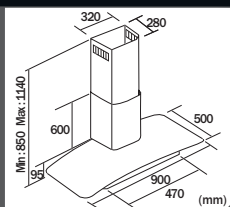

Chimney type

煙導式

GPR-G900/GS

- 三段風速選擇
- 排風量達 1,020 m³/hr
- 超密度全不銹鋼外殼
- 弧形強化玻璃罩設計
- 輕按式簡易按鈕設計
- 裝飾煙肉可調節高度
- 歐洲設計及製造
- 摩打保用 1 年

- 3-speed extraction force
- Exhaust volume up to 1,020 m³/hr
- Polished stainless steel body
- Elegant curvy glass panel design
- Soft-touch push buttons for ease of use
- Adjustable decorative chimney extension
- Designed and made in Europe
- 1-year warranty on motor