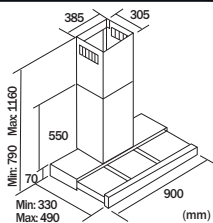

Chimney type

煙導式

GPR-M900V4

1. 智能油壓式自動伸縮開關
   - 四段風速選擇
   - 排風量達 1,100 m³/hr
   - 15分鐘預設自動關機功能
   - 輕按式簡易按鈕設計，操作易如反掌
   - 多層式鋁質線圈過濾網
   - 歐洲設計及製造
   - 摩打保用 1 年
2. Sleek automatic slide-out operation
   - 4-speed extraction force
   - Exhaust volume up to 1,100 m³/hr
   - 15-min delayed shut down
   - Soft-touch buttons for ease of use
   - 5-layer aluminium filtering panel
   - Designed and made in Europe
   - 1-year warranty on motor