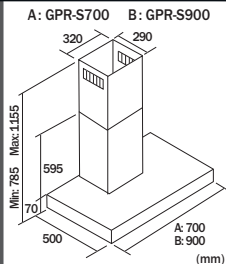

Chimney type

煙導式

GPR-S700 / S900

- 三段風速選擇
- 排風量達 1,020 m³/hr
- 易拆式鋁質過濾網，清洗方便
- 款式簡約時尚，配合各式廚房裝修
- 兩種闊度選擇
- 輕按式簡易按鈕設計，操作簡易
- 歐洲設計及製造
- 摩打保用 1 年

- 3-speed extraction force
- Exhaust volume up to 1,020 m³/hr
- Detachable aluminium filter for easy cleaning
- Stylish body matches with kitchen design
- Available in 2 widths
- Soft-touch push buttons for ease of use
- Designed and made in Europe
- 1-year warranty on motor