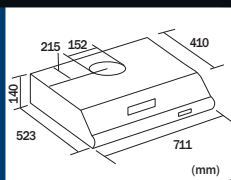

Free-standing type

台式銀影型

9201S

1650 R.P.M 轉

- 銀影不銹鋼易潔耐用機身
- 旋風摩打轉速高達1,650轉
- 雙風輪獨立開關
- 附設四個獨立易潔集油杯
- 摩打保用三年

- Durable silvery stainless steel body
- 1,650 R.P.M. Typhoon motor
- Dual exhaust wheels with independent power switch
- 4 independent collection cups for easy cleaning
- 3-year warranty on motor