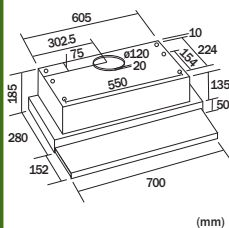

Slide-out type

抽拉式

A70

- 嵌入抽拉式掣位設計
- 省電單摩打雙風輪操作
- 三段風速選擇
- 多層式鋁質線圈過濾網
- 可額外加裝廚櫃飾邊配合廚房設計
- 白色Teflon外殼連暗藏式開關掣
- 歐洲設計及製造
- 摩打保用1年

- Space-saving built-in design
- Energy-saving motor with dual exhaust wheels
- 3-speed extraction force
- Special 5-layer aluminium filter
- Slide-out hood body to fit under cabinets
- White Teflon body with hidden slider-control
- Designed and made in Europe
- 1-year warranty on motor