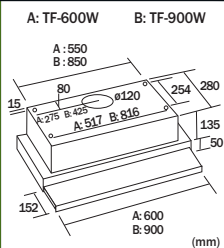

Slide-out type

抽拉式

TF-600W / 900W

- 嵌入抽拉式掣位設計
- 高抽力雙摩打省電設計
- 三段風速選擇
- 多層式鋁質線圈過濾網
- 可額外加裝廚櫃飾邊配合廚房設計
- 白色Teflon外殼連暗藏式開關掣
- 歐洲設計
- 摩打保用1年

- Space-saving built-in design
- Dual heavy-duty motors
- 3-speed extraction force
- Special 5-layer aluminium filter
- Slide-out hood body to fit under cabinets
- White Teflon body with hidden slider-control
- Designed in Europe
- 1-year warranty on motor