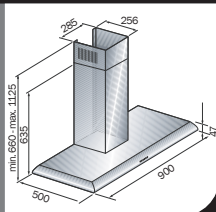

CILINDRO

意大利設計及製造
Designed & Made in Italy

- 闊 (直徑)：40 cm
 - 前衛垂直機身
 - 輕觸式LED指示燈按鈕
 - 4 種風速選擇
 - 抽風量達 1,000 m³/h
 - 鋁質過濾板，易拆易洗
 - 設15分鐘延遲關機功能
 - 原廠意大利製造
- Width (Diameter): 40 cm
 - Cutting-edge Design
 - LED Soft Touch Buttons
 - 4 Speeds Extraction Force
 - Extraction Capacity: 1,000 m³/h
 - Aluminium Grease Filtering Panels
 - 15-min Delayed Shut-off
 - Designed & Made In Italy

Designer Series

煙導式 Chimney Type

SWING

意大利設計及製造
Designed & Made in Italy

- 闊：90 cm
 - 時尚超薄機身
 - 全輕觸式開關設計
 - 4種風速選擇
 - 抽風量達 1,000 m³/h
 - 鋁質過濾板，易拆易洗
 - 設15分鐘延遲關機功能
 - 原廠意大利製造
- Width: 90 cm
 - Innovative Slim Design
 - Touch-sensing Control Panel
 - 4-Speed Extraction Force
 - Extraction Capacity: 1,000 m³/h
 - Aluminium Grease Filtering Panels
 - 15-min Delayed Shut-off
 - Designed & Made In Italy

PROFILO

意大利設計及製造
Designed & Made in Italy

- 闊：90 cm
 - 時尚超薄機身
 - 輕觸式LED指示燈按鍵
 - 4種風速選擇
 - 抽風量達 1,000 m³/h
 - 鋁質過濾板，易拆易洗
 - 設15分鐘延遲關機功能
 - 原廠意大利製造
- Width: 90 cm
 - Innovative Slim Design
 - LED Soft Touch Buttons
 - 4-Speed Extraction Force
 - Extraction Capacity: 1,000 m³/h
 - Aluminium Grease Filtering Panels
 - 15-min Delayed Shut-off
 - Designed & Made In Italy