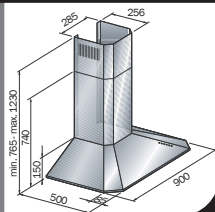

PROFILO

意大利設計及製造
Designed & Made in Italy

- 闊：90 cm
 - 時尚超薄機身
 - 輕觸式LED指示燈按鍵
 - 4種風速選擇
 - 抽風量達 1,000 m³/h
 - 鋁質過濾板，易拆易洗
 - 設15分鐘延遲關機功能
 - 原廠意大利製造
- Width: 90 cm
 - Innovative Slim Design
 - LED Soft Touch Buttons
 - 4-Speed Extraction Force
 - Extraction Capacity: 1,000 m³/h
 - Aluminium Grease Filtering Panels
 - 15-min Delayed Shut-off
 - Designed & Made In Italy

Designer Series

煙導式 *Chimney Type*

LUCE

意大利設計及製造
Designed & Made in Italy

- 闊：90 cm
 - 時尚超薄機身
 - 輕觸式LED指示燈按鍵
 - 4種風速選擇
 - 抽風量達 1,000 m³/h
 - 鋁質過濾板，易拆易洗
 - 設15分鐘延遲關機功能
 - 原廠意大利製造
- Width: 90 cm
 - Contemporary Slim Design
 - LED Soft Touch Buttons
 - 4-Speed Extraction Force
 - Extraction Capacity: 1,000 m³/h
 - Aluminium Grease Filtering Panels
 - 15-min Delayed Shut-off
 - Designed & Made In Italy

PENTA

意大利設計及製造
Designed & Made in Italy

- 闊：90 cm
 - 機身線條優雅
 - 時尚式按鍵，方便操作
 - 4種風速選擇
 - 抽風量達 1,000 m³/h
 - 鋁質過濾板，易拆易洗
 - 設15分鐘延遲關機功能
 - 原廠意大利製造
- Width: 90 cm
 - Elegant Design
 - Electronic Soft Touch Buttons
 - 4-Speed Extraction Force
 - Extraction Capacity: 1,000 m³/h
 - Aluminium Grease Filtering Panels
 - 15-min Delayed Shut-off
 - Designed & Made In Italy