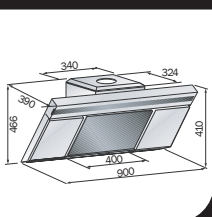

Designer Series

掛牆式 *Wall-Mount Type*

INCANTO

意大利設計及製造
Designed & Made in Italy

- 闊：90 cm
 - 創新傾側式超薄機身
 - 全輕觸式開關設計
 - 4 種風速選擇
 - 抽風量達 1,000 m³/h
 - 鋁質過濾板，易拆易洗
 - 設15分鐘延遲關機功能
 - 原廠意大利製造
- Width: 90 cm
 - Innovative Inclined Slim Design
 - Touch-sensing Control Panel
 - 4-Speed Extraction Force
 - Extraction Capacity: 1,000 m³/h
 - Aluminium Grease Filtering Panels
 - 15-min Delayed Shut-off
 - Designed & Made In Italy

CILINDRO

意大利設計及製造
Designed & Made in Italy

- 闊 (直徑)：40 cm
 - 前衛垂直機身
 - 輕觸式LED指示燈按鈕
 - 4 種風速選擇
 - 抽風量達 1,000 m³/h
 - 鋁質過濾板，易拆易洗
 - 設15分鐘延遲關機功能
 - 原廠意大利製造
- Width (Diameter): 40 cm
 - Cutting-edge Design
 - LED Soft Touch Buttons
 - 4 Speeds Extraction Force
 - Extraction Capacity: 1,000 m³/h
 - Aluminium Grease Filtering Panels
 - 15-min Delayed Shut-off
 - Designed & Made In Italy