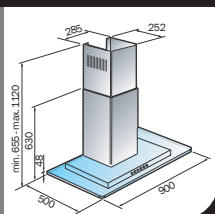

Designer Series

煙導式 Chimney Type

BOX

意大利設計及製造
Designed & Made in Italy

- 闊：90 cm
 - 亮麗玻璃罩設計
 - 簡便時尚式按鍵
 - 3 種風速選擇
 - 抽風量達 800 m³/h
 - 鋁質過濾板，易拆易洗
 - 鹵素燈泡照明
 - 原廠意大利製造
- Width: 90 cm
 - Contemporary Glass Panel Design
 - Convenient Push Buttons
 - 3-Speed Extraction Force
 - Extraction Capacity: 800 m³/h
 - Aluminium Grease Filtering Panels
 - Halogen Lighting
 - Designed & Made In Italy