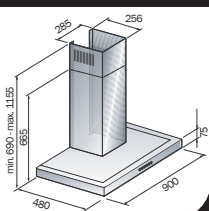

Designer Series

煙導式 Chimney Type

BOX

意大利設計及製造
Designed & Made in Italy

- 闊：90 cm
 - 亮麗玻璃罩設計
 - 簡便時尚式按鍵
 - 3 種風速選擇
 - 抽風量達 800 m³/h
 - 鋁質過濾板，易拆易洗
 - 鹵素燈泡照明
 - 原廠意大利製造
- Width: 90 cm
 - Contemporary Glass Panel Design
 - Convenient Push Buttons
 - 3-Speed Extraction Force
 - Extraction Capacity: 800 m³/h
 - Aluminium Grease Filtering Panels
 - Halogen Lighting
 - Designed & Made In Italy

Classic Series

煙導式 Chimney Type

ITALIA

意大利設計及製造
Designed & Made in Italy

- 闊：90 cm
 - 優雅簡約設計
 - 時尚式按鍵，操作方便
 - 3 種風速選擇
 - 抽風量達 800 m³/h
 - 鋁質過濾板，易拆易洗
 - 設15分鐘延遲關機功能
 - 原廠意大利製造
- Width: 90 cm
 - Elegant Design
 - Convenient Push Buttons
 - 3-Speed Extraction Force
 - Extraction Capacity: 800 m³/h
 - Aluminium Grease Filtering Panels
 - 15-min Delayed Shut-off
 - Designed & Made In Italy

C2-90

意大利設計及製造
Designed & Made in Italy

- 闊：90 cm
 - 優雅超薄設計
 - 時尚式按鍵，操作方便
 - 3 種風速選擇
 - 抽風量達 800 m³/h
 - 鋁質過濾板，易拆易洗
 - 鹵素燈泡照明
 - 原廠意大利製造
- Width: 90 cm
 - Stylish Slim Design
 - Convenient Push Buttons
 - 3-Speed Extraction Force
 - Extraction Capacity: 800 m³/h
 - Aluminium Grease Filtering Panels
 - Halogen Lighting
 - Designed & Made In Italy