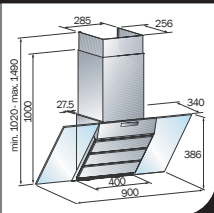

Designer Series

掛牆式 *Wall-Mount Type*

MIX

意大利設計及製造
Designed & Made in Italy

- 闊：90 cm
 - 創新傾側式超薄機身
 - 全輕觸式開關設計
 - 4 種風速選擇
 - 抽風量達 1,000 m³/h
 - 鋁質過濾板，易拆易洗
 - 設15分鐘延遲關機功能
 - 原廠意大利製造
- Width: 90 cm
 - Innovative Inclined Slim Design
 - Touch-sensing Control Panel
 - 4-Speed Extraction Force
 - Extraction Capacity: 1,000 m³/h
 - Aluminium Grease Filtering Panels
 - 15-min Delayed Shut-off
 - Designed & Made In Italy

H12

意大利設計及製造
Designed & Made in Italy

- 闊：90 cm
 - 配備玻璃罩，時尚優雅
 - 全輕觸式開關設計
 - 4 種風速選擇
 - 抽風量達 1,000 m³/h
 - 鋁質過濾板，易拆易洗
 - 設15分鐘延遲關機功能
 - 原廠意大利製造
- Width: 90 cm
 - Contemporary Glass Panel Design
 - Touch-sensing Control Panel
 - 4-Speed Extraction Force
 - Extraction Capacity: 1,000 m³/h
 - Aluminium Grease Filtering Panels
 - 15-min Delayed Shut-off
 - Designed & Made In Italy