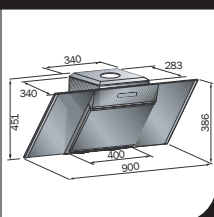

Designer Series

掛牆式 *Wall-Mount Type*

MIX

意大利設計及製造
Designed & Made in Italy

- 闊：90 cm
 - 創新傾側式超薄機身
 - 全輕觸式開關設計
 - 4 種風速選擇
 - 抽風量達 1,000 m³/h
 - 鋁質過濾板，易拆易洗
 - 設15分鐘延遲關機功能
 - 原廠意大利製造
- Width: 90 cm
 - Innovative Inclined Slim Design
 - Touch-sensing Control Panel
 - 4-Speed Extraction Force
 - Extraction Capacity: 1,000 m³/h
 - Aluminium Grease Filtering Panels
 - 15-min Delayed Shut-off
 - Designed & Made In Italy

H12

意大利設計及製造
Designed & Made in Italy

- 闊：90 cm
 - 配備玻璃罩，時尚優雅
 - 全輕觸式開關設計
 - 4 種風速選擇
 - 抽風量達 1,000 m³/h
 - 鋁質過濾板，易拆易洗
 - 設15分鐘延遲關機功能
 - 原廠意大利製造
- Width: 90 cm
 - Contemporary Glass Panel Design
 - Touch-sensing Control Panel
 - 4-Speed Extraction Force
 - Extraction Capacity: 1,000 m³/h
 - Aluminium Grease Filtering Panels
 - 15-min Delayed Shut-off
 - Designed & Made In Italy