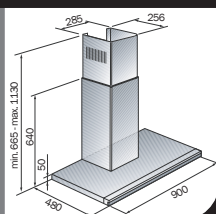

PENTA

意大利設計及製造
Designed & Made in Italy

- 闊：90 cm
 - 機身線條優雅
 - 時尚式按鍵，方便操作
 - 4種風速選擇
 - 抽風量達 1,000 m³/h
 - 鋁質過濾板，易拆易洗
 - 設15分鐘延遲關機功能
 - 原廠意大利製造
- Width: 90 cm
 - Elegant Design
 - Electronic Soft Touch Buttons
 - 4-Speed Extraction Force
 - Extraction Capacity: 1,000 m³/h
 - Aluminium Grease Filtering Panels
 - 15-min Delayed Shut-off
 - Designed & Made In Italy

RAP

意大利設計及製造
Designed & Made in Italy

- 闊：90 cm
 - 優雅超薄機身
 - 全輕觸式開關設計
 - 4 種風速選擇
 - 抽風量達 1,000 m³/h
 - 鋁質過濾板，易拆易洗
 - 設15分鐘延遲關機功能
 - 原廠意大利製造
- Width: 90 cm
 - Elegant Slim Design
 - Touch-sensing Control Panel
 - 4-Speed Extraction Force
 - Extraction Capacity: 1,000 m³/h
 - Aluminium Grease Filtering Panels
 - 15-min Delayed Shut-off
 - Designed & Made In Italy