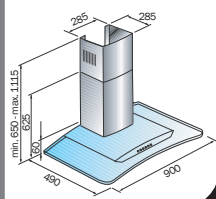

RAP

意大利設計及製造
Designed & Made in Italy

- 闊：90 cm
 - 優雅超薄機身
 - 全輕觸式開關設計
 - 4 種風速選擇
 - 抽風量達 1,000 m³/h
 - 鋁質過濾板，易拆易洗
 - 設15分鐘延遲關機功能
 - 原廠意大利製造
- Width: 90 cm
 - Elegant Slim Design
 - Touch-sensing Control Panel
 - 4-Speed Extraction Force
 - Extraction Capacity: 1,000 m³/h
 - Aluminium Grease Filtering Panels
 - 15-min Delayed Shut-off
 - Designed & Made In Italy

MIRAGE

意大利設計及製造
Designed & Made in Italy

- 闊：90 cm
 - 高雅弧形玻璃罩設計
 - 簡便時尚式按鍵
 - 3 種風速選擇
 - 抽風量達 800 m³/h
 - 鋁質過濾板，易拆易洗
 - 鹵素燈泡照明
 - 原廠意大利製造
- Width: 90 cm
 - Elegant Curvy Glass Panel Design
 - Convenient Push Buttons
 - 3-Speed Extraction Force
 - Extraction Capacity: 800 m³/h
 - Aluminium Grease Filtering Panels
 - Halogen Lighting
 - Designed & Made In Italy