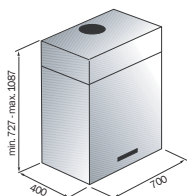

C1-70

意大利設計及製造
Designed & Made in Italy

- 闊：70 cm
 - 優雅簡約設計
 - 時尚式按鍵，操作方便
 - 3 種風速選擇
 - 抽風量達 800 m³/h
 - 鋁質過濾板，易拆易洗
 - 40W 標準燈泡照明
 - 原廠意大利製造
- Width: 70 cm
 - Elegant Design
 - Convenient Push Buttons
 - 3-Speed Extraction Force
 - Extraction Capacity: 800 m³/h
 - Aluminium Grease Filtering Panels
 - 40W Standard Lamps
 - Designed & Made In Italy

Designer Series

吊掛式 Island Type

ISOLA CUBO

意大利設計及製造
Designed & Made in Italy

- 闊：70 cm
 - 前衛吊掛式設計
 - 全輕觸式指示燈按鍵
 - 4 種風速選擇
 - 抽風量達 1,000 m³/h
 - 鋁質過濾板，易拆易洗
 - 設15分鐘延遲關機功能
 - 原廠意大利製造
- Width: 70 cm
 - Cutting-edge Design
 - Touch-sensing Control Panel
 - 4-Speed Extraction Force
 - Extraction Capacity: 1000 m³/h
 - Aluminium Grease Filtering Panels
 - 15-min Delayed Shut-off
 - Designed & Made In Italy

ISOLA CILINDRO

意大利設計及製造
Designed & Made in Italy

- 闊 (直徑)：40 cm
 - 前衛吊掛式設計
 - 輕觸式LED指示燈按鍵
 - 4 種風速選擇
 - 抽風量達 1,000 m³/h
 - 鋁質過濾板，易拆易洗
 - 設15分鐘延遲關機功能
 - 原廠意大利製造
- Width (Diameter): 40 cm
 - Cutting-edge Design
 - LED Soft Touch Control
 - 4-Speed Extraction Force
 - Extraction Capacity: 1000 m³/h
 - Aluminium Grease Filtering Panels
 - 15-min Delayed Shut-off
 - Designed & Made In Italy