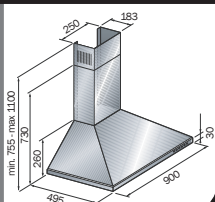

C2-90

意大利設計及製造
Designed & Made in Italy

- 闊：90 cm
 - 優雅超薄設計
 - 時尚式按鍵，操作方便
 - 3 種風速選擇
 - 抽風量達 800 m³/h
 - 鋁質過濾板，易拆易洗
 - 鹵素燈泡照明
 - 原廠意大利製造
- Width: 90 cm
 - Stylish Slim Design
 - Convenient Push Buttons
 - 3-Speed Extraction Force
 - Extraction Capacity: 800 m³/h
 - Aluminium Grease Filtering Panels
 - Halogen Lighting
 - Designed & Made In Italy

Classic Series

煙導式 Chimney Type

C1-90

意大利設計及製造
Designed & Made in Italy

- 闊：90 cm
 - 優雅簡約設計
 - 時尚式按鍵，操作方便
 - 3 種風速選擇
 - 抽風量達 800 m³/h
 - 鋁質過濾板，易拆易洗
 - 40W 標準燈泡照明
 - 原廠意大利製造
- Width: 90 cm
 - Elegant Design
 - Convenient Push Buttons
 - 3-Speed Extraction Force
 - Extraction Capacity: 800 m³/h
 - Aluminium Grease Filtering Panels
 - 40W Standard Lamps
 - Designed & Made In Italy

C1-70

意大利設計及製造
Designed & Made in Italy

- 闊：70 cm
 - 優雅簡約設計
 - 時尚式按鍵，操作方便
 - 3 種風速選擇
 - 抽風量達 800 m³/h
 - 鋁質過濾板，易拆易洗
 - 40W 標準燈泡照明
 - 原廠意大利製造
- Width: 70 cm
 - Elegant Design
 - Convenient Push Buttons
 - 3-Speed Extraction Force
 - Extraction Capacity: 800 m³/h
 - Aluminium Grease Filtering Panels
 - 40W Standard Lamps
 - Designed & Made In Italy

Designer Series

吊掛式 Island Type

ISOLA CUBO

意大利設計及製造
Designed & Made in Italy

- 闊：70 cm
 - 前衛吊掛式設計
 - 全輕觸式指示燈按鍵
 - 4 種風速選擇
 - 抽風量達 1,000 m³/h
 - 鋁質過濾板，易拆易洗
 - 設15分鐘延遲關機功能
 - 原廠意大利製造
- Width: 70 cm
 - Cutting-edge Design
 - Touch-sensing Control Panel
 - 4-Speed Extraction Force
 - Extraction Capacity: 1000 m³/h
 - Aluminium Grease Filtering Panels
 - 15-min Delayed Shut-off
 - Designed & Made In Italy