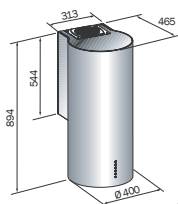

Designer Series

掛牆式 *Wall-Mount Type*

INCANTO

意大利設計及製造
Designed & Made in Italy

- 闊：90 cm
 - 創新傾側式超薄機身
 - 全輕觸式開關設計
 - 4 種風速選擇
 - 抽風量達 1,000 m³/h
 - 鋁質過濾板，易拆易洗
 - 設15分鐘延遲關機功能
 - 原廠意大利製造
- Width: 90 cm
 - Innovative Inclined Slim Design
 - Touch-sensing Control Panel
 - 4-Speed Extraction Force
 - Extraction Capacity: 1,000 m³/h
 - Aluminium Grease Filtering Panels
 - 15-min Delayed Shut-off
 - Designed & Made In Italy

CILINDRO

意大利設計及製造
Designed & Made in Italy

- 闊 (直徑)：40 cm
 - 前衛垂直機身
 - 輕觸式LED指示燈按鈕
 - 4 種風速選擇
 - 抽風量達 1,000 m³/h
 - 鋁質過濾板，易拆易洗
 - 設15分鐘延遲關機功能
 - 原廠意大利製造
- Width (Diameter): 40 cm
 - Cutting-edge Design
 - LED Soft Touch Buttons
 - 4 Speeds Extraction Force
 - Extraction Capacity: 1,000 m³/h
 - Aluminium Grease Filtering Panels
 - 15-min Delayed Shut-off
 - Designed & Made In Italy