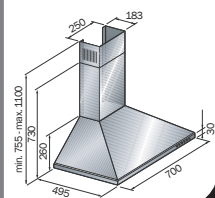

C2-90

意大利設計及製造
Designed & Made in Italy

- 闊：90 cm
 - 優雅超薄設計
 - 時尚式按鍵，操作方便
 - 3 種風速選擇
 - 抽風量達 800 m³/h
 - 鋁質過濾板，易拆易洗
 - 鹵素燈泡照明
 - 原廠意大利製造
- Width: 90 cm
 - Stylish Slim Design
 - Convenient Push Buttons
 - 3-Speed Extraction Force
 - Extraction Capacity: 800 m³/h
 - Aluminium Grease Filtering Panels
 - Halogen Lighting
 - Designed & Made In Italy

Classic Series

煙導式 Chimney Type

C1-90

意大利設計及製造
Designed & Made in Italy

- 闊：90 cm
 - 優雅簡約設計
 - 時尚式按鍵，操作方便
 - 3 種風速選擇
 - 抽風量達 800 m³/h
 - 鋁質過濾板，易拆易洗
 - 40W 標準燈泡照明
 - 原廠意大利製造
- Width: 90 cm
 - Elegant Design
 - Convenient Push Buttons
 - 3-Speed Extraction Force
 - Extraction Capacity: 800 m³/h
 - Aluminium Grease Filtering Panels
 - 40W Standard Lamps
 - Designed & Made In Italy

C1-70

意大利設計及製造
Designed & Made in Italy

- 闊：70 cm
 - 優雅簡約設計
 - 時尚式按鍵，操作方便
 - 3 種風速選擇
 - 抽風量達 800 m³/h
 - 鋁質過濾板，易拆易洗
 - 40W 標準燈泡照明
 - 原廠意大利製造
- Width: 70 cm
 - Elegant Design
 - Convenient Push Buttons
 - 3-Speed Extraction Force
 - Extraction Capacity: 800 m³/h
 - Aluminium Grease Filtering Panels
 - 40W Standard Lamps
 - Designed & Made In Italy

Designer Series

吊掛式 Island Type

ISOLA CUBO

意大利設計及製造
Designed & Made in Italy

- 闊：70 cm
 - 前衛吊掛式設計
 - 全輕觸式指示燈按鍵
 - 4 種風速選擇
 - 抽風量達 1,000 m³/h
 - 鋁質過濾板，易拆易洗
 - 設15分鐘延遲關機功能
 - 原廠意大利製造
- Width: 70 cm
 - Cutting-edge Design
 - Touch-sensing Control Panel
 - 4-Speed Extraction Force
 - Extraction Capacity: 1000 m³/h
 - Aluminium Grease Filtering Panels
 - 15-min Delayed Shut-off
 - Designed & Made In Italy