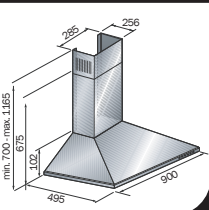

Designer Series

煙導式 Chimney Type

BOX

意大利設計及製造
Designed & Made in Italy

- 闊：90 cm
 - 亮麗玻璃罩設計
 - 簡便時尚式按鍵
 - 3 種風速選擇
 - 抽風量達 800 m³/h
 - 鋁質過濾板，易拆易洗
 - 鹵素燈泡照明
 - 原廠意大利製造
- Width: 90 cm
 - Contemporary Glass Panel Design
 - Convenient Push Buttons
 - 3-Speed Extraction Force
 - Extraction Capacity: 800 m³/h
 - Aluminium Grease Filtering Panels
 - Halogen Lighting
 - Designed & Made In Italy

Classic Series

煙導式 Chimney Type

ITALIA

意大利設計及製造
Designed & Made in Italy

- 闊：90 cm
 - 優雅簡約設計
 - 時尚式按鍵，操作方便
 - 3 種風速選擇
 - 抽風量達 800 m³/h
 - 鋁質過濾板，易拆易洗
 - 設15分鐘延遲關機功能
 - 原廠意大利製造
- Width: 90 cm
 - Elegant Design
 - Convenient Push Buttons
 - 3-Speed Extraction Force
 - Extraction Capacity: 800 m³/h
 - Aluminium Grease Filtering Panels
 - 15-min Delayed Shut-off
 - Designed & Made In Italy

C2-90

意大利設計及製造
Designed & Made in Italy

- 闊：90 cm
 - 優雅超薄設計
 - 時尚式按鍵，操作方便
 - 3 種風速選擇
 - 抽風量達 800 m³/h
 - 鋁質過濾板，易拆易洗
 - 鹵素燈泡照明
 - 原廠意大利製造
- Width: 90 cm
 - Stylish Slim Design
 - Convenient Push Buttons
 - 3-Speed Extraction Force
 - Extraction Capacity: 800 m³/h
 - Aluminium Grease Filtering Panels
 - Halogen Lighting
 - Designed & Made In Italy