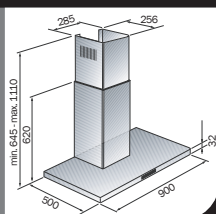

CILINDRO

意大利設計及製造
Designed & Made in Italy

- 闊 (直徑)：40 cm
 - 前衛垂直機身
 - 輕觸式LED指示燈按鈕
 - 4 種風速選擇
 - 抽風量達 1,000 m³/h
 - 鋁質過濾板，易拆易洗
 - 設15分鐘延遲關機功能
 - 原廠意大利製造
- Width (Diameter): 40 cm
 - Cutting-edge Design
 - LED Soft Touch Buttons
 - 4 Speeds Extraction Force
 - Extraction Capacity: 1,000 m³/h
 - Aluminium Grease Filtering Panels
 - 15-min Delayed Shut-off
 - Designed & Made In Italy

Designer Series

煙導式 Chimney Type

SWING

意大利設計及製造
Designed & Made in Italy

- 闊：90 cm
 - 時尚超薄機身
 - 全輕觸式開關設計
 - 4種風速選擇
 - 抽風量達 1,000 m³/h
 - 鋁質過濾板，易拆易洗
 - 設15分鐘延遲關機功能
 - 原廠意大利製造
- Width: 90 cm
 - Innovative Slim Design
 - Touch-sensing Control Panel
 - 4-Speed Extraction Force
 - Extraction Capacity: 1,000 m³/h
 - Aluminium Grease Filtering Panels
 - 15-min Delayed Shut-off
 - Designed & Made In Italy

PROFILO

意大利設計及製造
Designed & Made in Italy

- 闊：90 cm
 - 時尚超薄機身
 - 輕觸式LED指示燈按鍵
 - 4種風速選擇
 - 抽風量達 1,000 m³/h
 - 鋁質過濾板，易拆易洗
 - 設15分鐘延遲關機功能
 - 原廠意大利製造
- Width: 90 cm
 - Innovative Slim Design
 - LED Soft Touch Buttons
 - 4-Speed Extraction Force
 - Extraction Capacity: 1,000 m³/h
 - Aluminium Grease Filtering Panels
 - 15-min Delayed Shut-off
 - Designed & Made In Italy