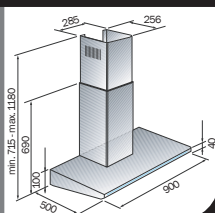

PROFILO

意大利設計及製造
Designed & Made in Italy

- 闊：90 cm
 - 時尚超薄機身
 - 輕觸式LED指示燈按鍵
 - 4種風速選擇
 - 抽風量達 1,000 m³/h
 - 鋁質過濾板，易拆易洗
 - 設15分鐘延遲關機功能
 - 原廠意大利製造
- Width: 90 cm
 - Innovative Slim Design
 - LED Soft Touch Buttons
 - 4-Speed Extraction Force
 - Extraction Capacity: 1,000 m³/h
 - Aluminium Grease Filtering Panels
 - 15-min Delayed Shut-off
 - Designed & Made In Italy

Designer Series

煙導式 *Chimney Type*

LUCE

意大利設計及製造
Designed & Made in Italy

- 闊：90 cm
 - 時尚超薄機身
 - 輕觸式LED指示燈按鍵
 - 4種風速選擇
 - 抽風量達 1,000 m³/h
 - 鋁質過濾板，易拆易洗
 - 設15分鐘延遲關機功能
 - 原廠意大利製造
- Width: 90 cm
 - Contemporary Slim Design
 - LED Soft Touch Buttons
 - 4-Speed Extraction Force
 - Extraction Capacity: 1,000 m³/h
 - Aluminium Grease Filtering Panels
 - 15-min Delayed Shut-off
 - Designed & Made In Italy

PENTA

意大利設計及製造
Designed & Made in Italy

- 闊：90 cm
 - 機身線條優雅
 - 時尚式按鍵，方便操作
 - 4種風速選擇
 - 抽風量達 1,000 m³/h
 - 鋁質過濾板，易拆易洗
 - 設15分鐘延遲關機功能
 - 原廠意大利製造
- Width: 90 cm
 - Elegant Design
 - Electronic Soft Touch Buttons
 - 4-Speed Extraction Force
 - Extraction Capacity: 1,000 m³/h
 - Aluminium Grease Filtering Panels
 - 15-min Delayed Shut-off
 - Designed & Made In Italy