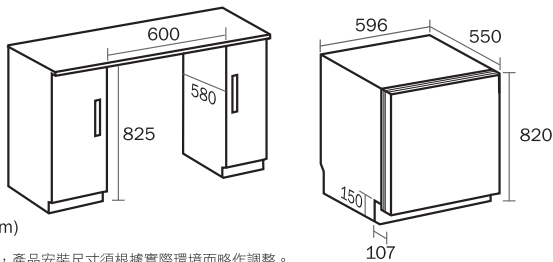

標準 60 cm 闊機身可外嵌櫃門，方便作嵌入式廚櫃安裝。
With a 60cm wide unit body, dishwasher can be fully integrated into kitchen cabinets.

尺寸 (mm)
Dimensions (mm)

以上數字只供參考，產品安裝尺寸須根據實際環境而略作調整。
Above figures are for reference only. Actual installation dimensions may vary depending on room settings.