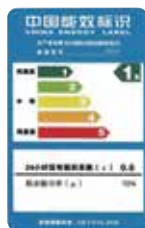

獲取
「中國能效標識」
Received
"China Energy Label"