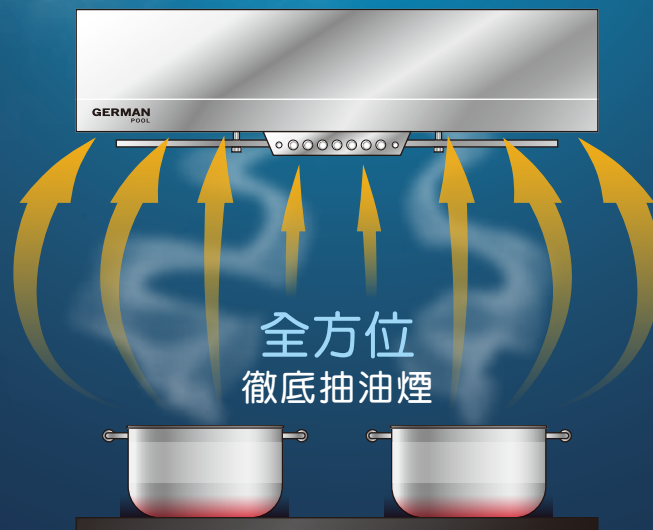

State-of-the-art fabricating technology helps make the hood body absolutely seamless.

LED煮食照明及0.25W自動感應夜燈

LED Lighting with 0.25W Auto Night Light

LED照明燈耗電量低而亮度高，比一般抽油煙機所使用的石英燈膽更省電。週遭環境變暗時，LED燈更自動以原亮度20% (約0.25W) 啟動，節能方便。

LED lighting is energy-saving and offers great brightness. When it is dark, LED will even light up at its 20% normal brightness (approx. 0.25W) and function as a night light.

導向式整流技術

Directional Current Rectification

特設導向式整流板，利用熱力對流原理，將分散的抽力合而為一，擴大吸油煙的範圍，全面將中間及四邊的油煙吸入機內，達到全方位抽油煙的效果。

The specially designed rectification plate uses the principal of heat convection to increase the concentration of current rectification and exhaust volume to achieve all-around ventilation.